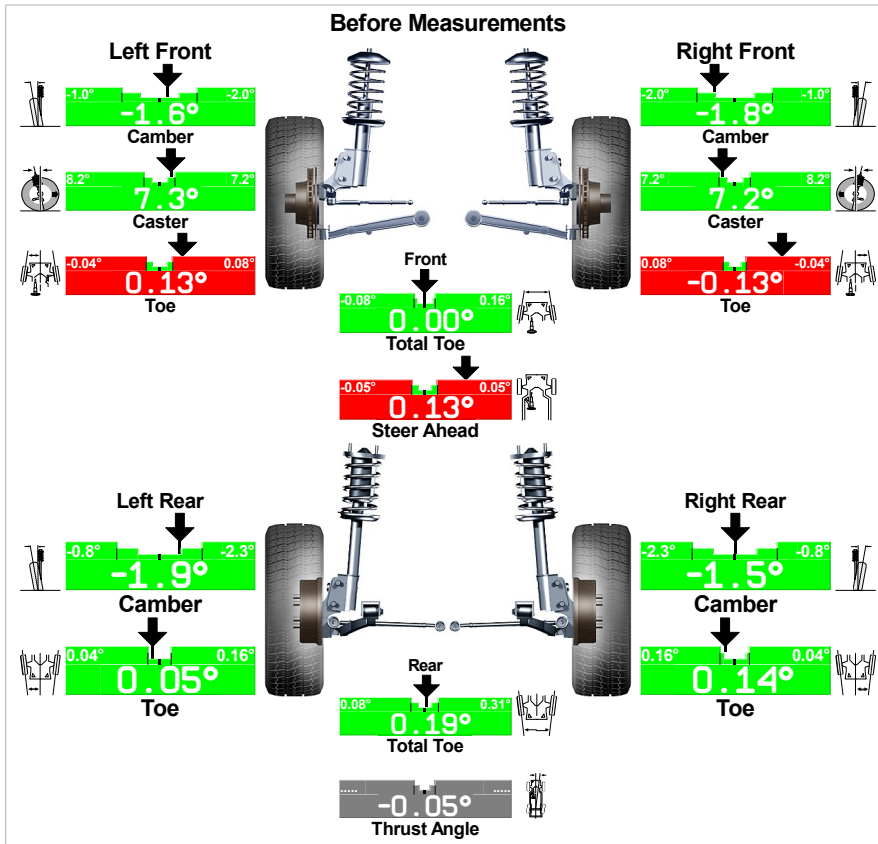

### Honda 2024 Civic Type R ExpressAlign Total Alignment

• One or more values are not within specification. Tire wear, handling and safety problems may result.