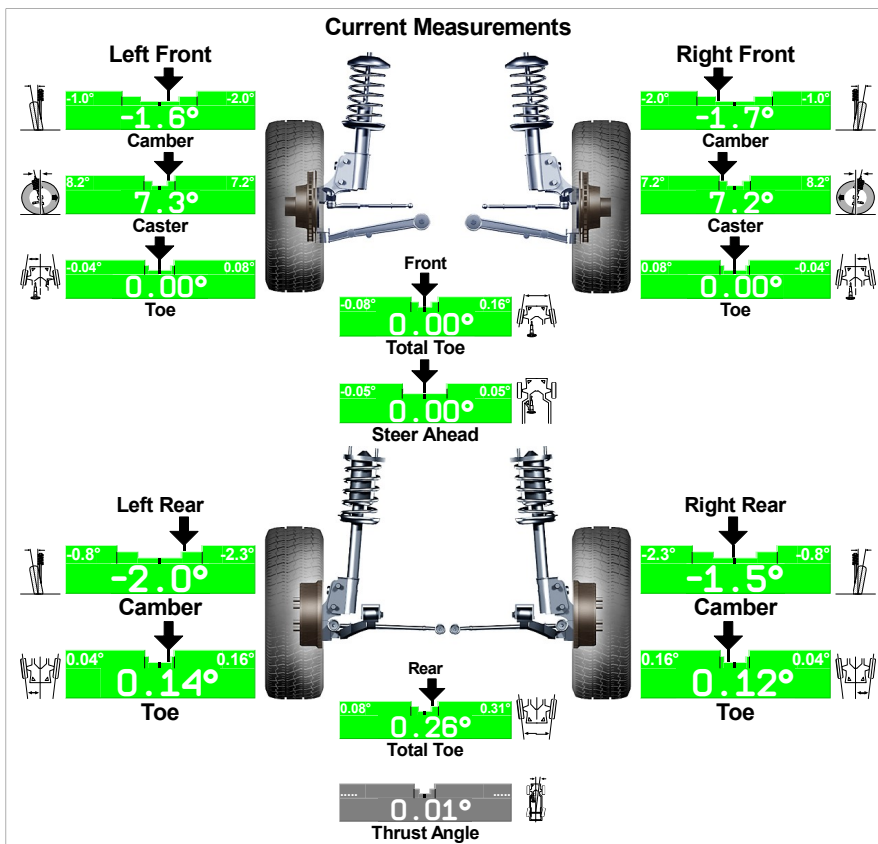

### Honda 2024 Civic Type R ExpressAlign Total Alignment

• One or more values are not within specification. Tire wear, handling and safety problems may result.